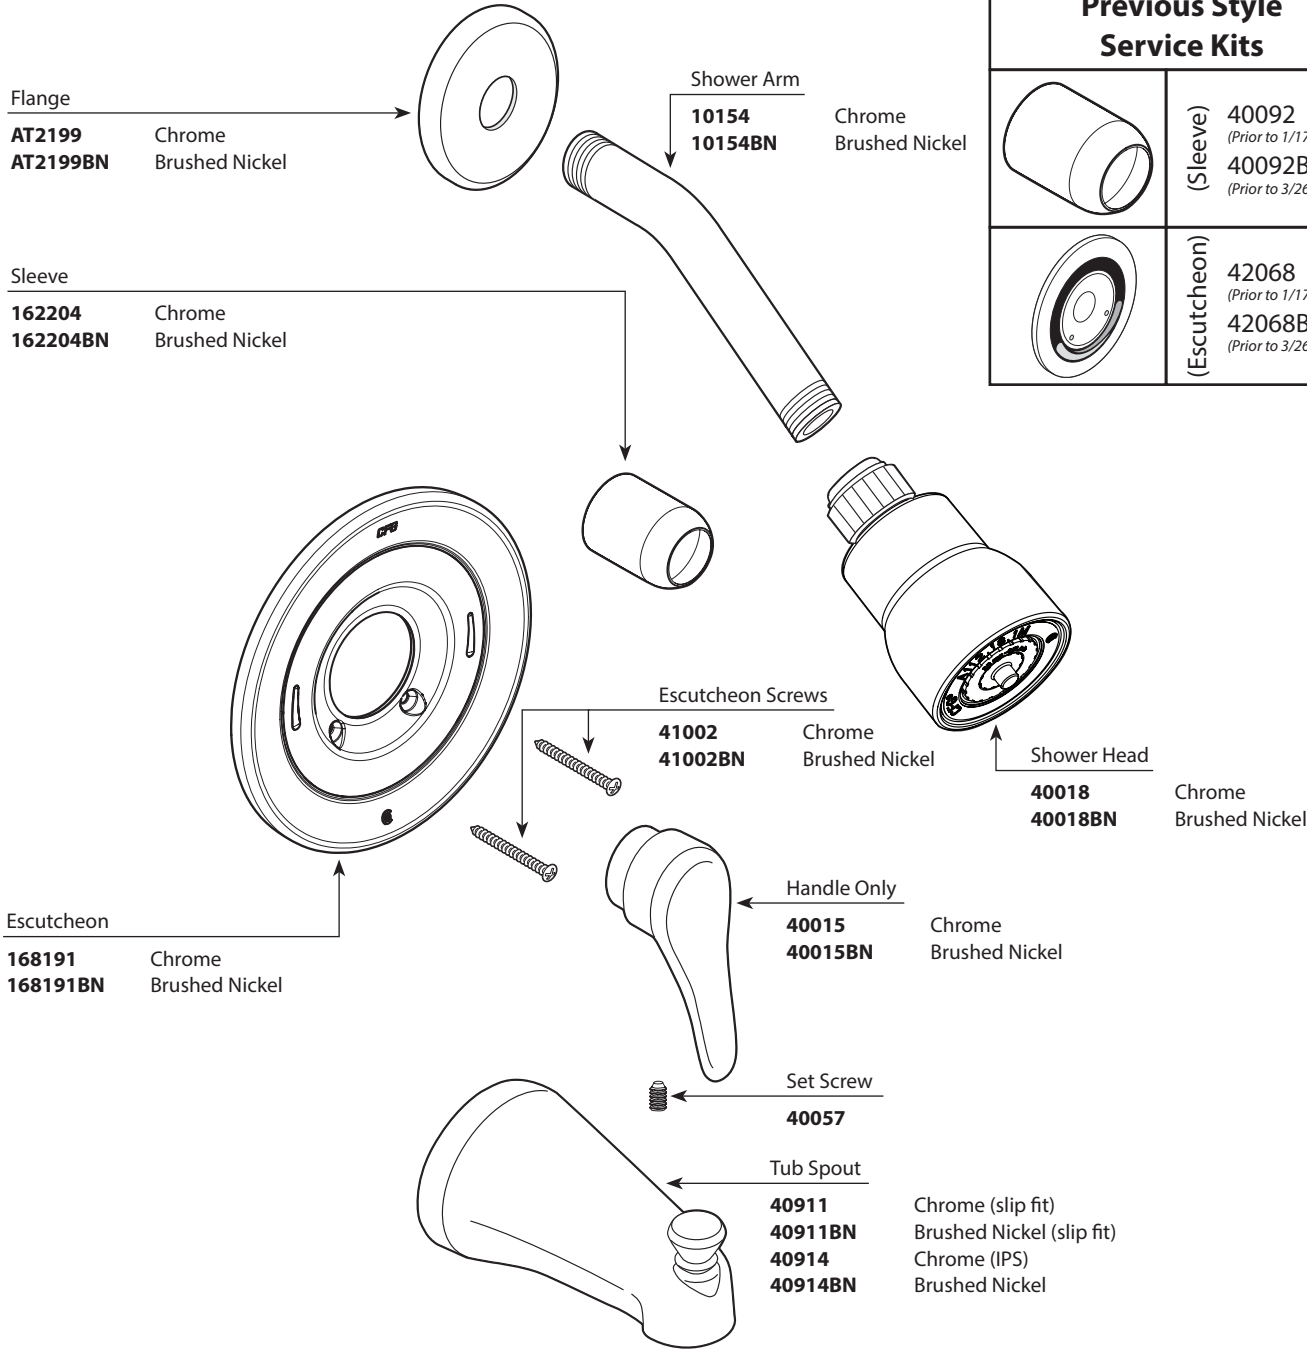

A Moen Incorporated Brand

CORNERSTONE®					
Single-Handle Tub/Shower Volume Control Trim					
Valve Trim		Shower Trim Only		Tub/Shower Trim	
Model	Finish	Model	Finish	Model	Finish
40316V	Chrome	40315V	Chrome	40311V	Chrome
40316VBN	Brushed Nickel	40315VBN	Brushed Nickel	40311VBN	Brushed Nickel
				40314V	Chrome

Previous Style Service Kits	
	(Sleeve) 40092 <i>(Prior to 1/17/13)</i> 40092BN <i>(Prior to 3/26/13)</i>
	(Escutcheon) 42068 <i>(Prior to 1/17/13)</i> 42068BN <i>(Prior to 3/26/13)</i>